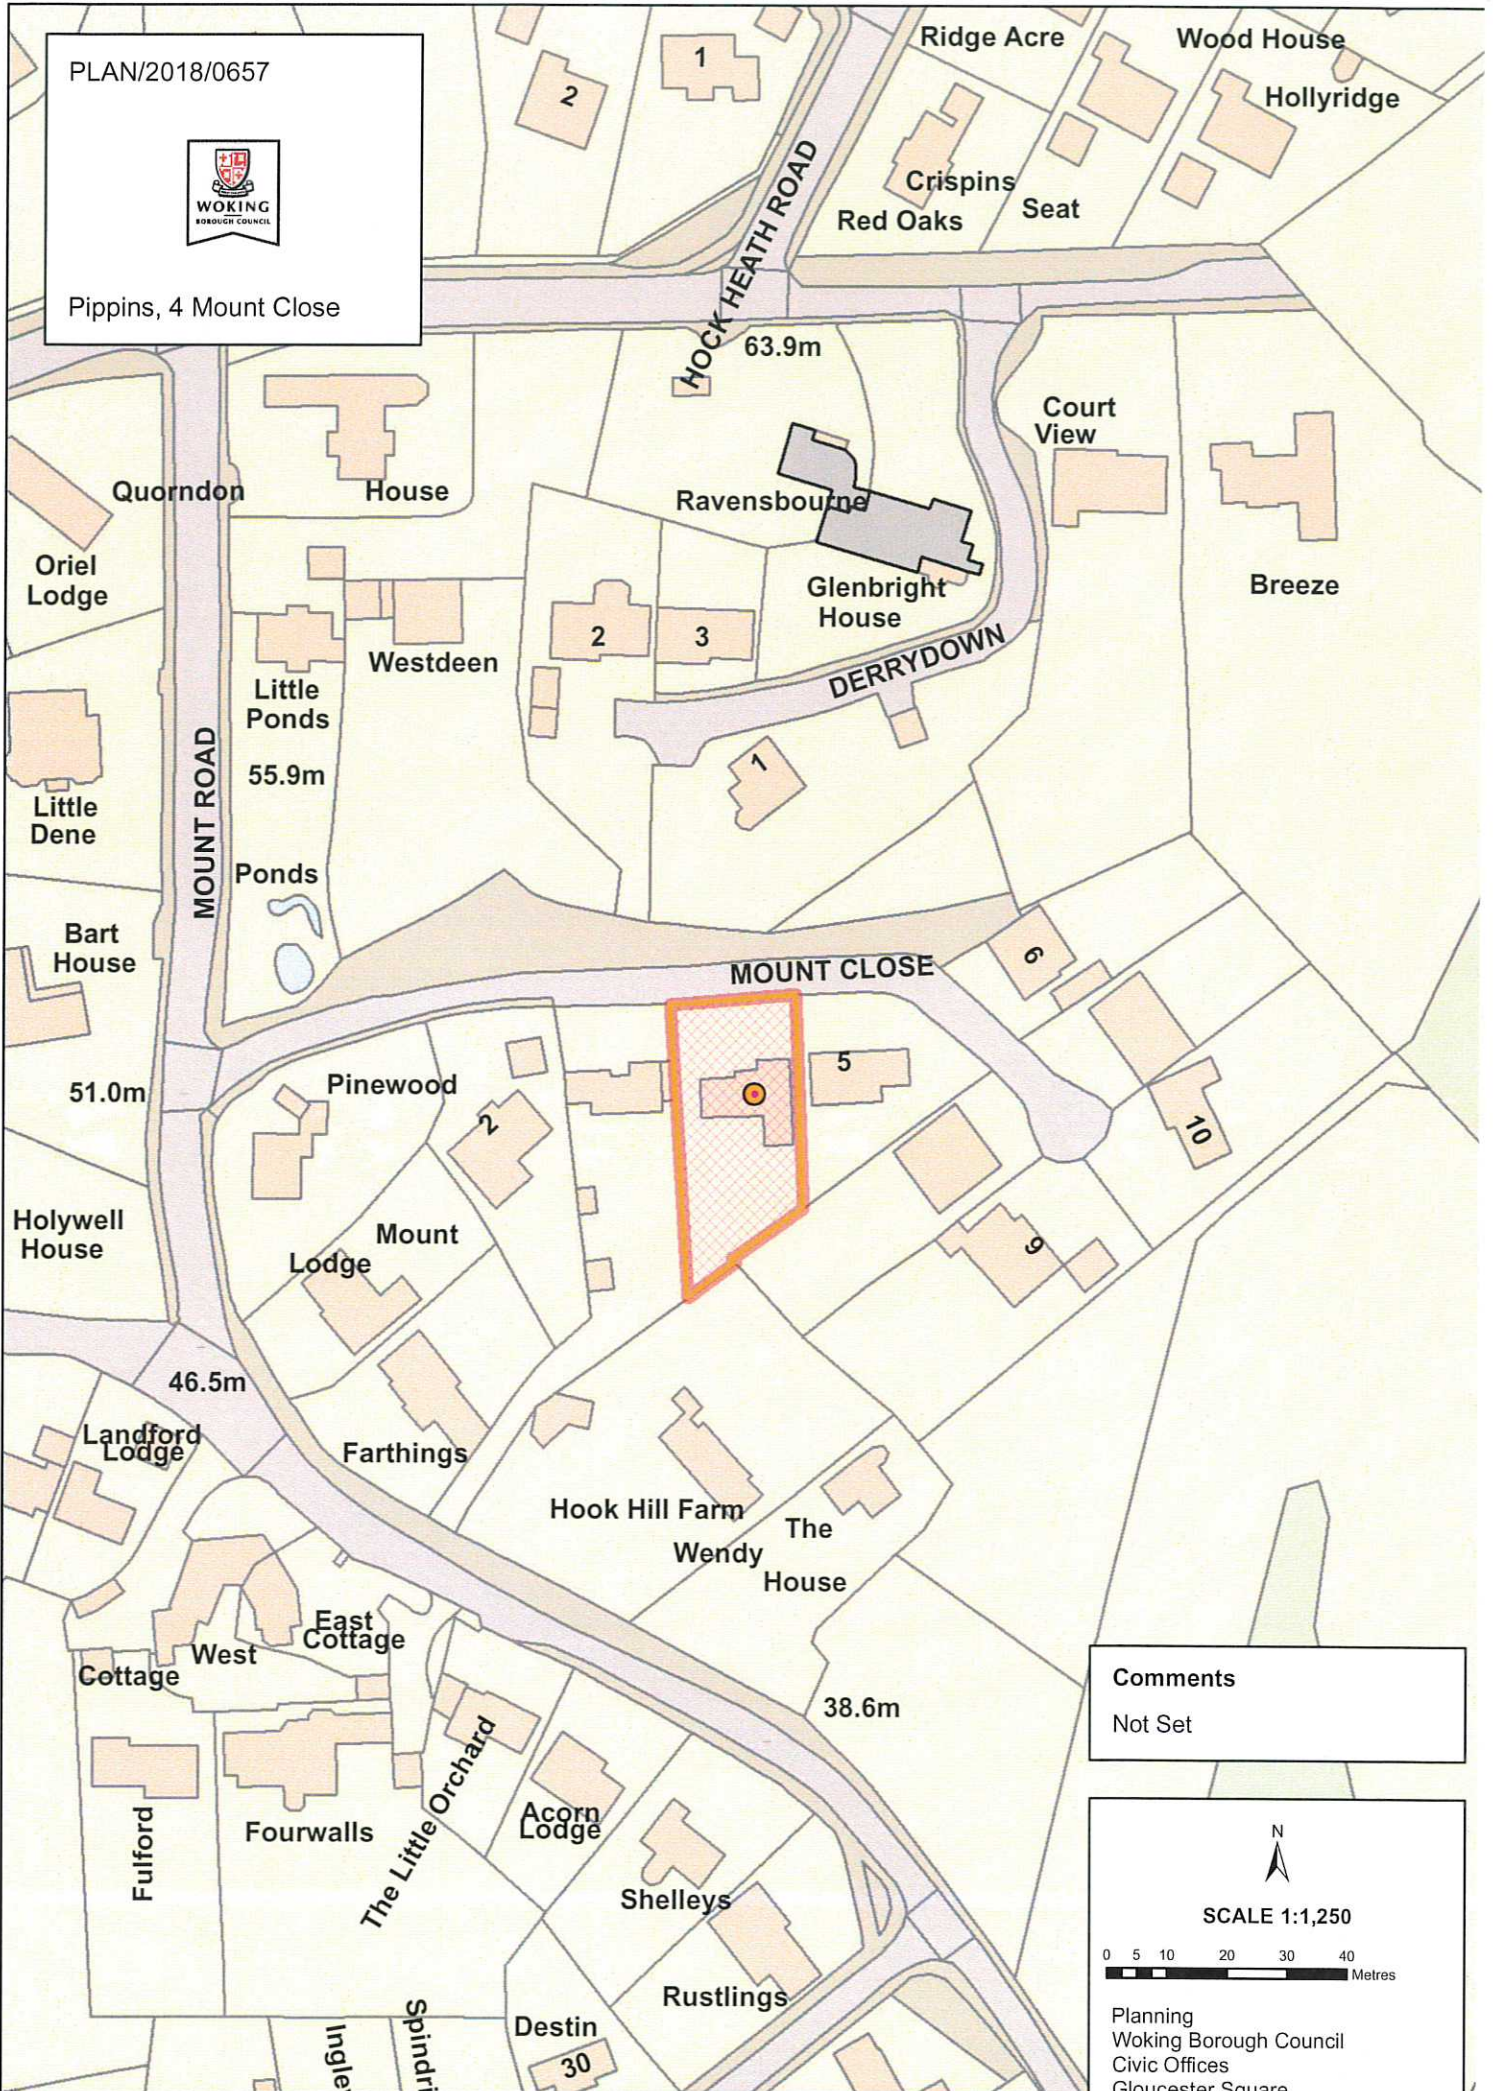

PLAN/2018/0657

Pippins, 4 Mount Close

Comments
Not Set

N

SCALE 1:1,250

0 5 10 20 30 40 Metres

Planning
Woking Borough Council
Civic Offices
Gloucester Square
Woking, Surrey GU21 6YL